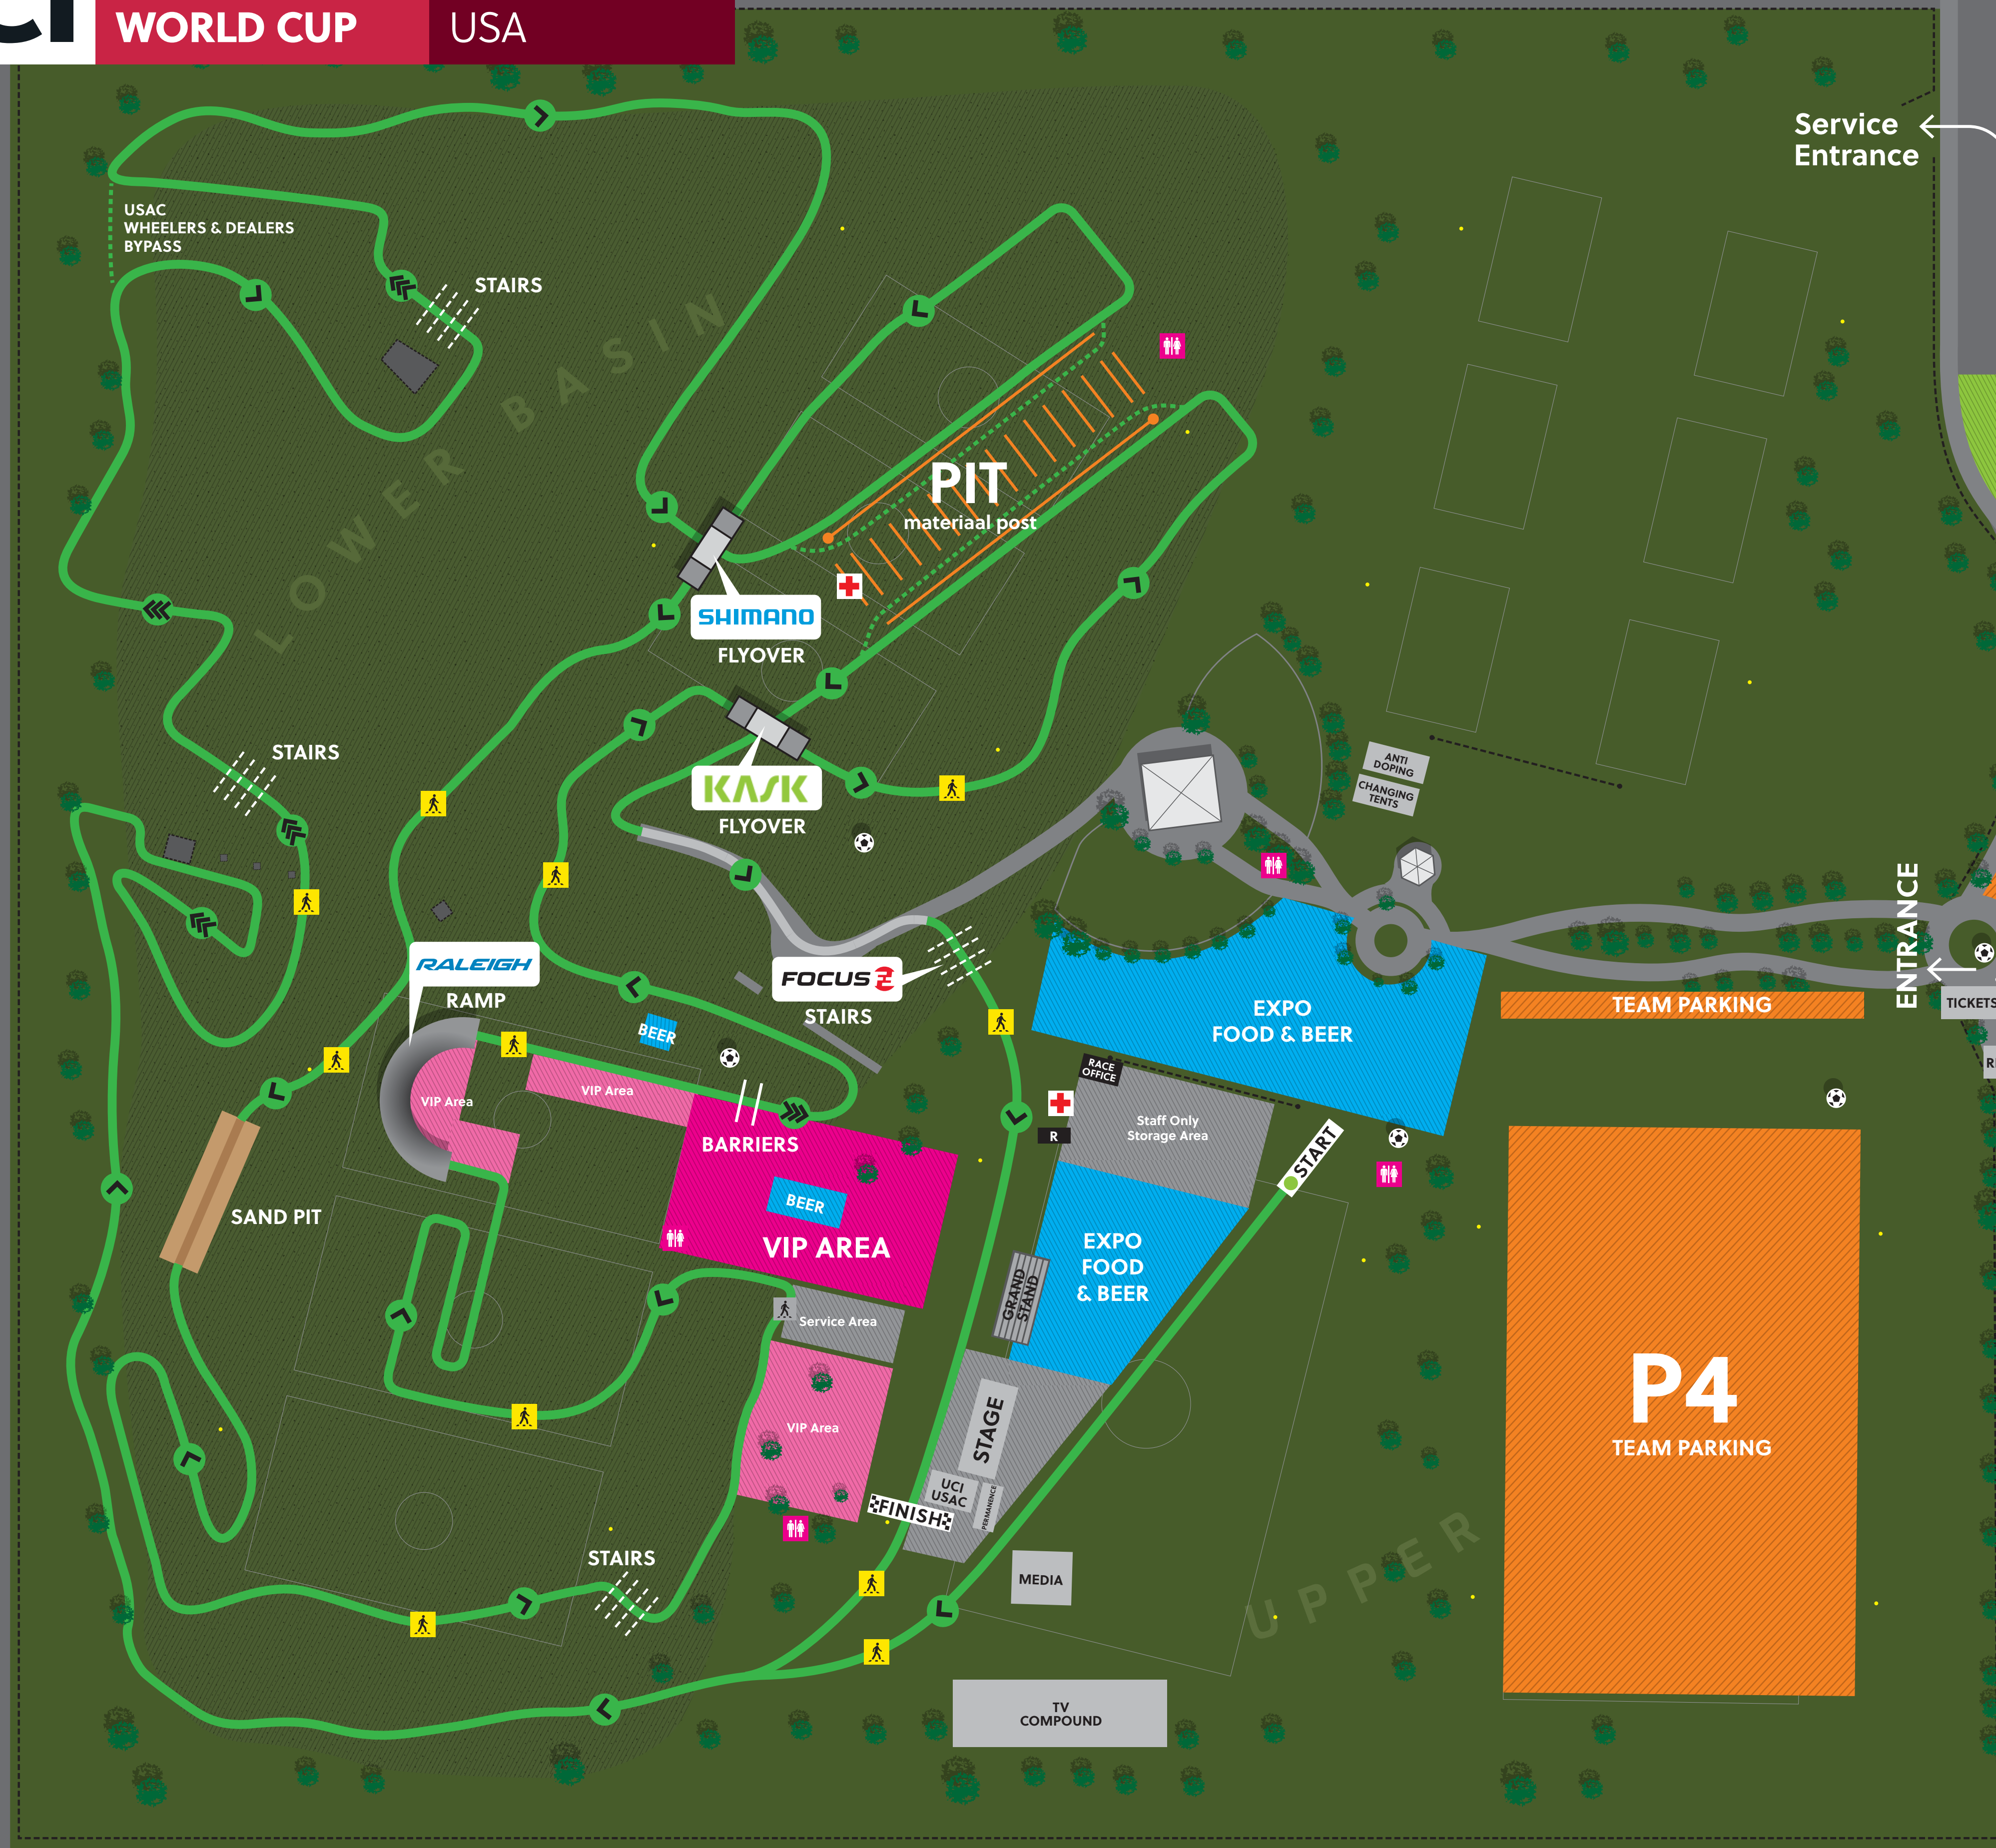

September 21, 2016  
 Las Vegas, Nevada, USA  
 Desert Breeze Soccer Complex  
 more info at: [www.crossvegas.com](http://www.crossvegas.com)

S. DURANGO DR.

**LEGEND** Course Length 2.85k total

TOILETS	EXPO & CONSESSIONS	STAIRS	COURSE DIRECTION
FIRST AID	TEAM PARKING	BARRIERS	CLIMB
REGISTRATION	VIP AREA	TAXI & BUS	GRASS
RESULTS BOARD	PRIVATE VIP AREA	CROSSWALK	SAND
	MEDIA PARKING		CONCRETE
	PUBLIC PARKING		

10x20 10x10 SCALE: 0' 10' 20' 30' 40' 50' 60' 70' 80' 90' 100' 150' 200'

SPRING MOUNTAIN RD.

Teams / VIP / Media / General Public

To Las Vegas Strip →

INTERBIKE SHUTTLE DROPOFF / PICKUP

TAXI

DESERT BREEZE AQUATIC CENTER