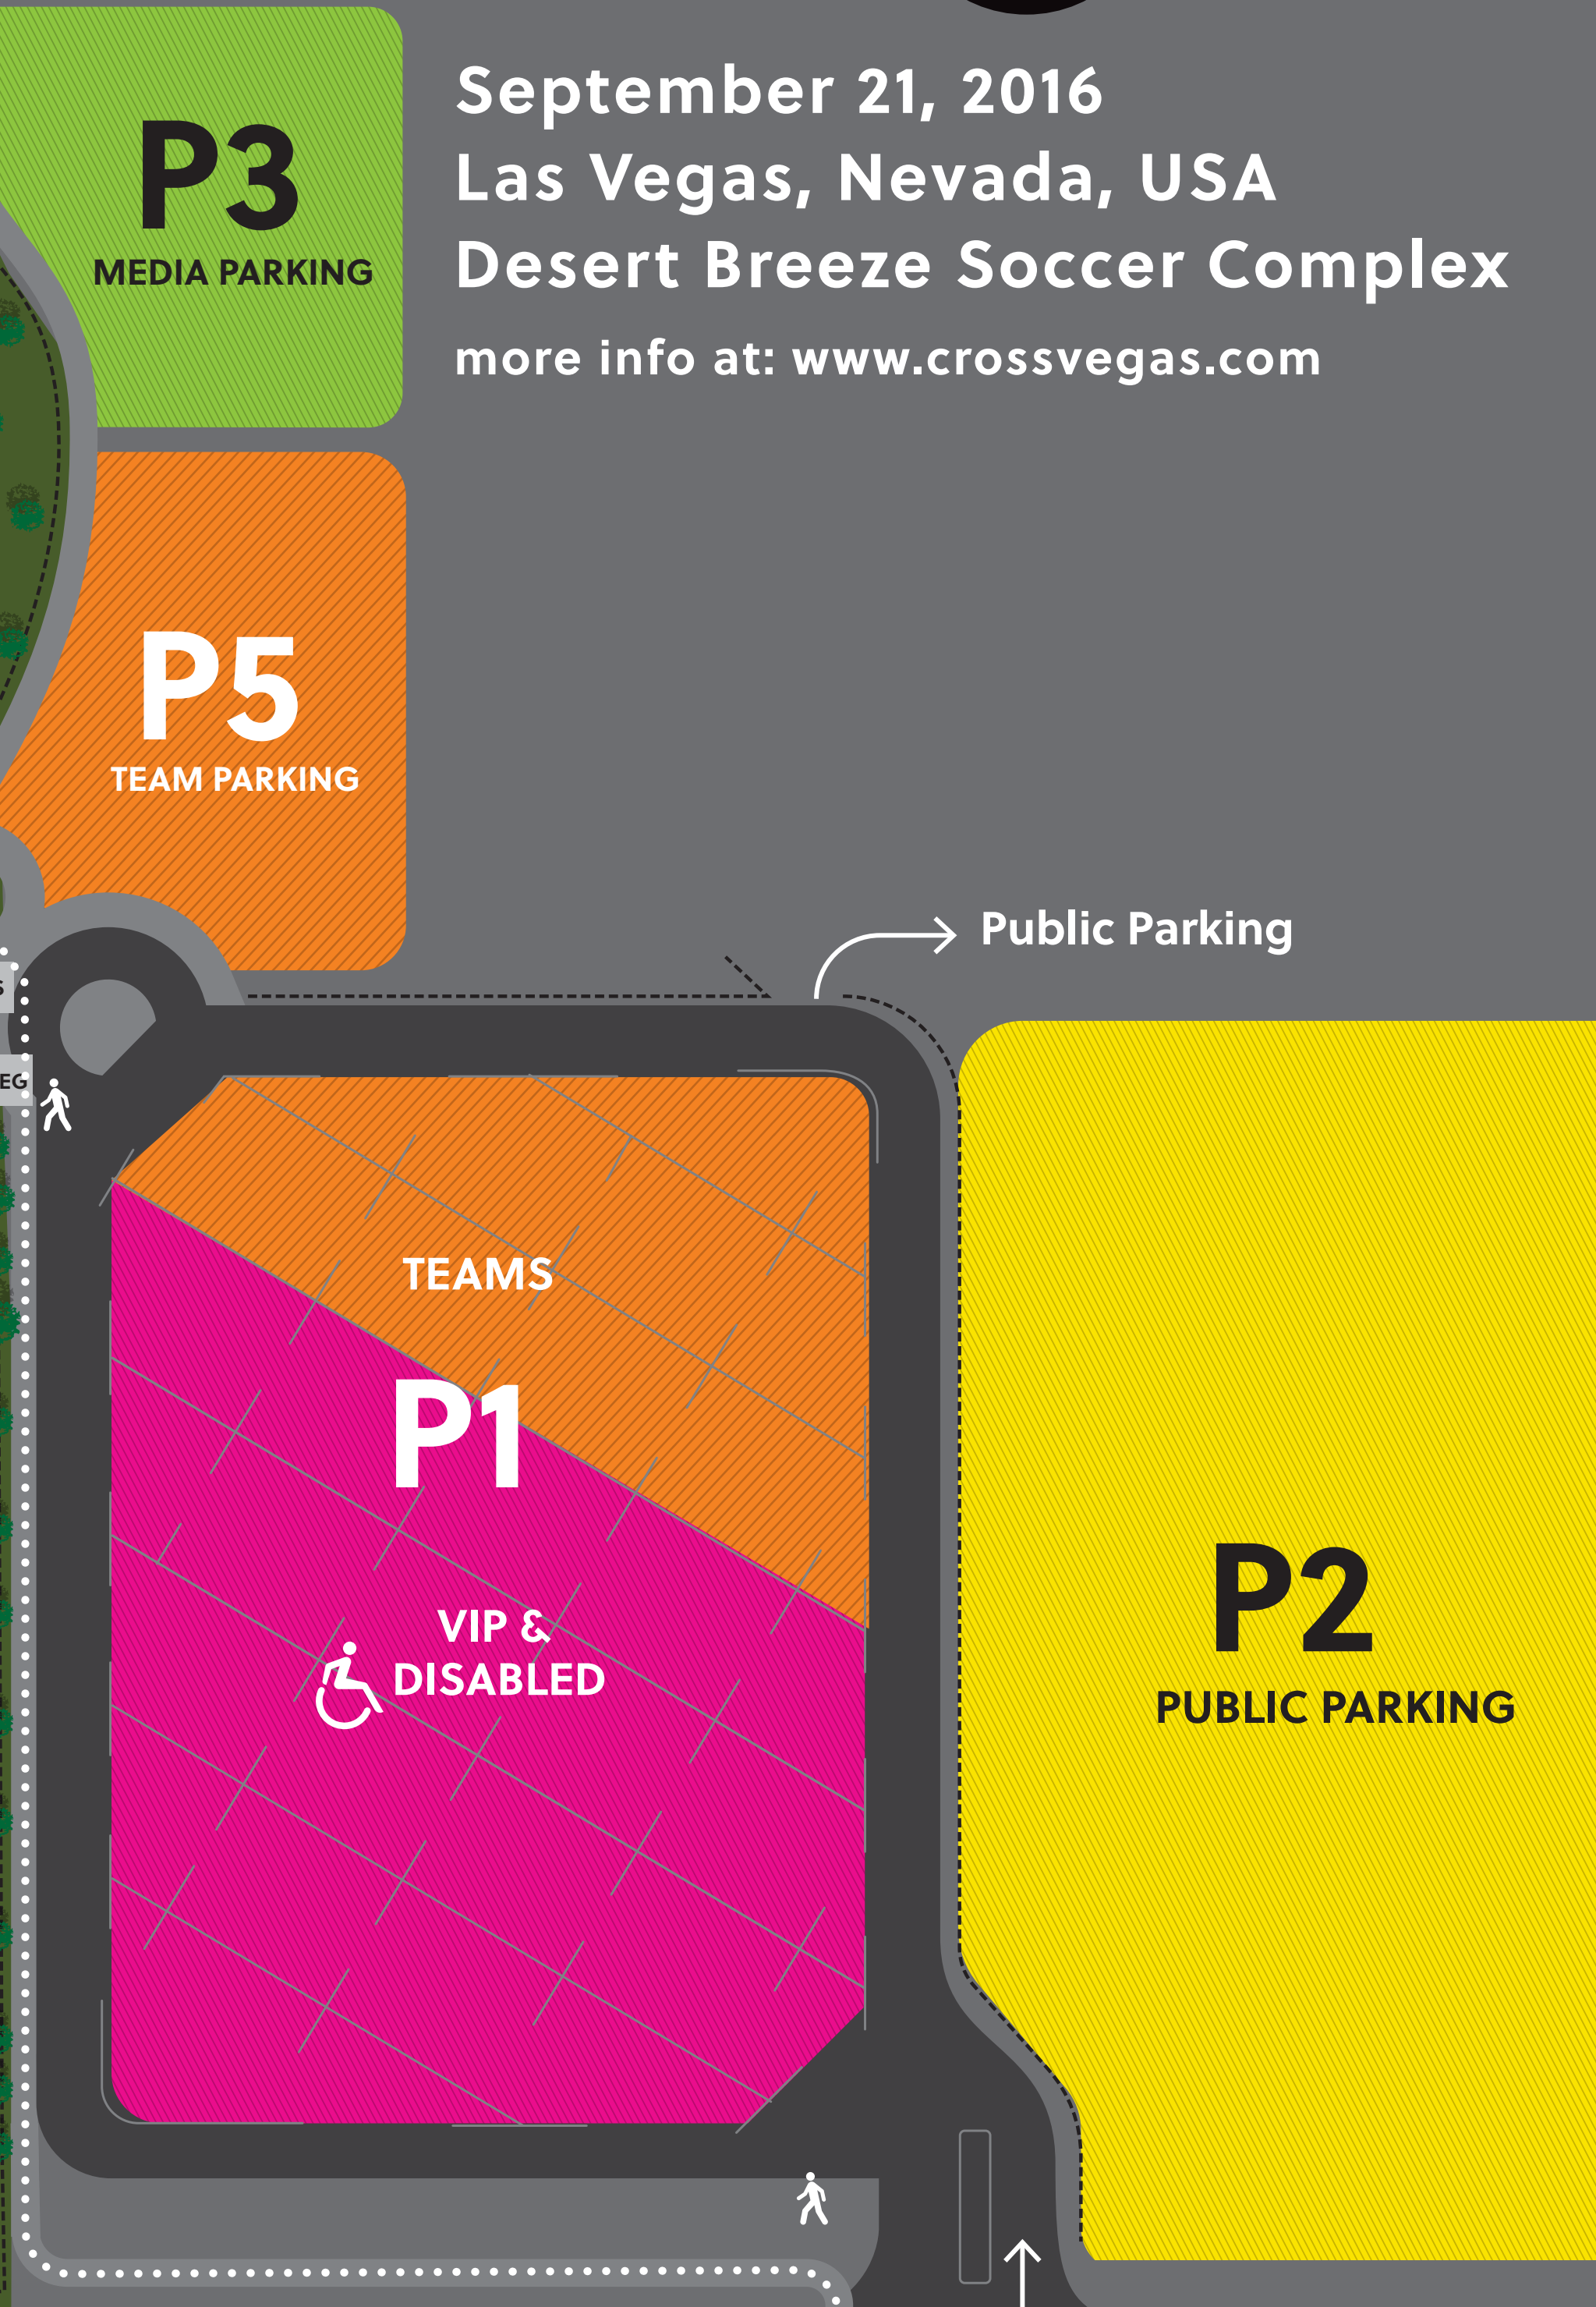

September 21, 2016  
 Las Vegas, Nevada, USA  
 Desert Breeze Soccer Complex  
 more info at: [www.crossvegas.com](http://www.crossvegas.com)

S. DURANGO DR.

**LEGEND** Course Length 2.85k total

TOILETS	EXPO & CONSESSIONS	STAIRS	COURSE DIRECTION
FIRST AID	TEAM PARKING	BARRIERS	CLIMB
REGISTRATION	VIP AREA	TAXI & BUS	GRASS
RESULTS BOARD	PRIVATE VIP AREA	CROSSWALK	SAND
	MEDIA PARKING		CONCRETE
	PUBLIC PARKING		

10x20 10x10 SCALE: 0' 10' 20' 30' 40' 50' 60' 70' 80' 90' 100' 150' 200'

SPRING MOUNTAIN RD.

Teams / VIP / Media / General Public

To Las Vegas Strip →

INTERBIKE SHUTTLE DROPOFF / PICKUP

TAXI

DESERT BREEZE AQUATIC CENTER